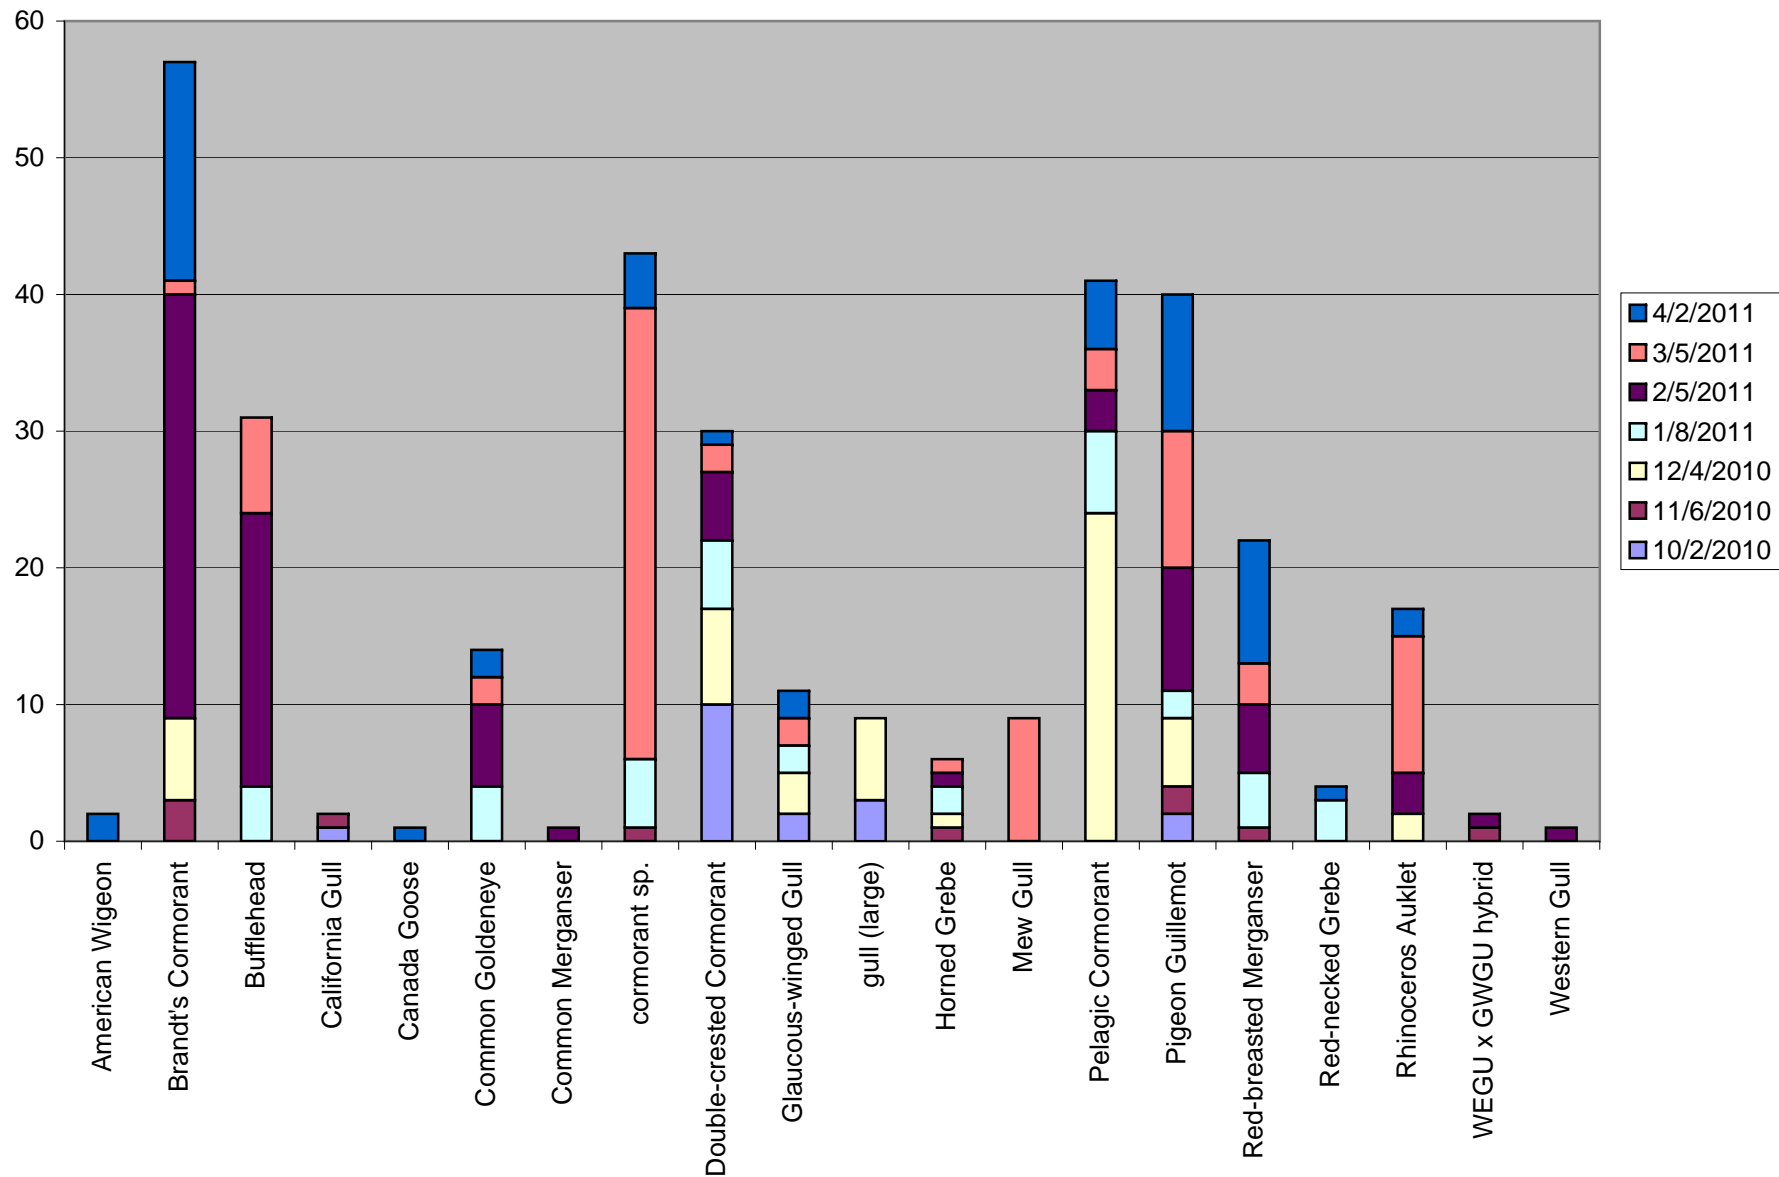

PSSS Site - Narrows Park

Puget Sound Seabird Survey
 October 2010 - April 2011
www.seabirdsurvey.org

Total number of birds by species recorded at site during survey season. Sightings color-coded by month.
 Species without counts were a. beyond the 300m survey boundary b. in flight and/or c. seen after the completion of the survey.