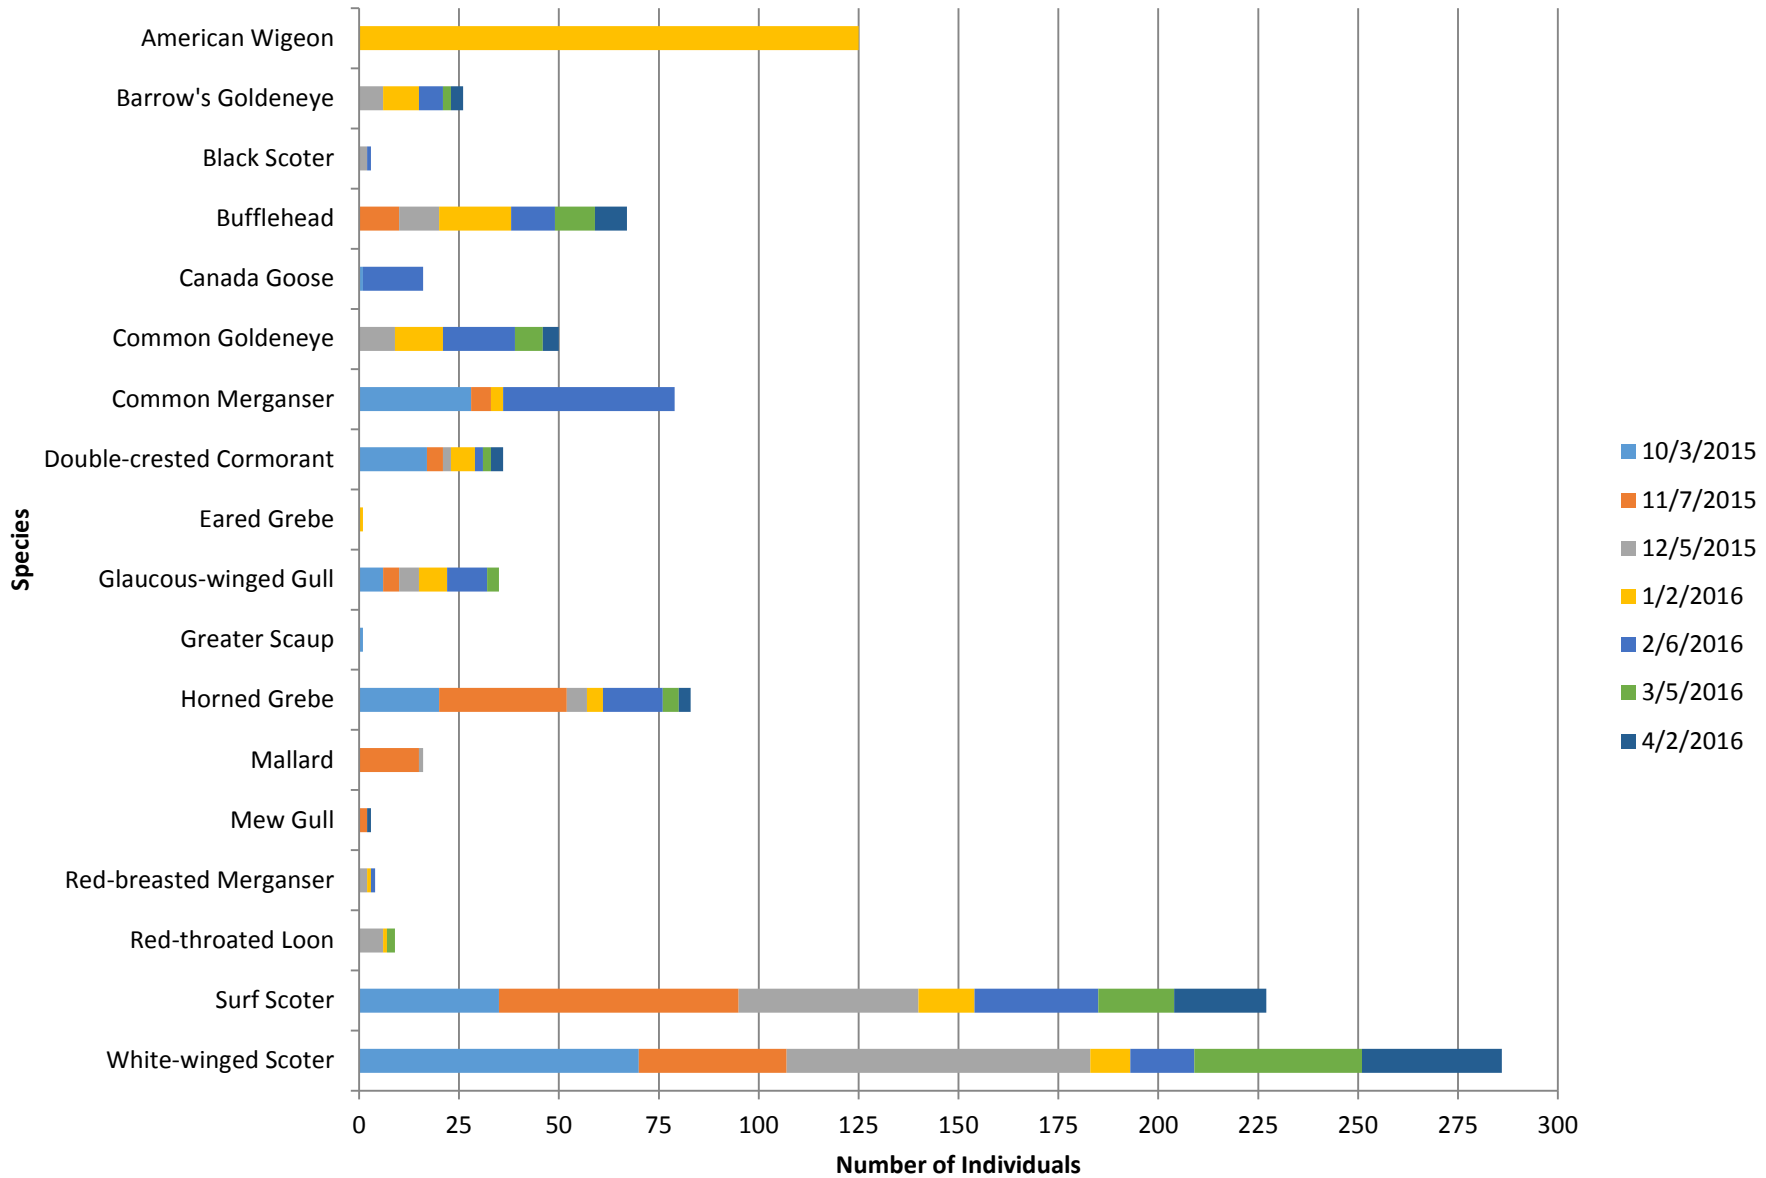

## Inner Quartermaster Harbor

Total number of birds by species recorded at site during survey season. Sightings color-coded by month.