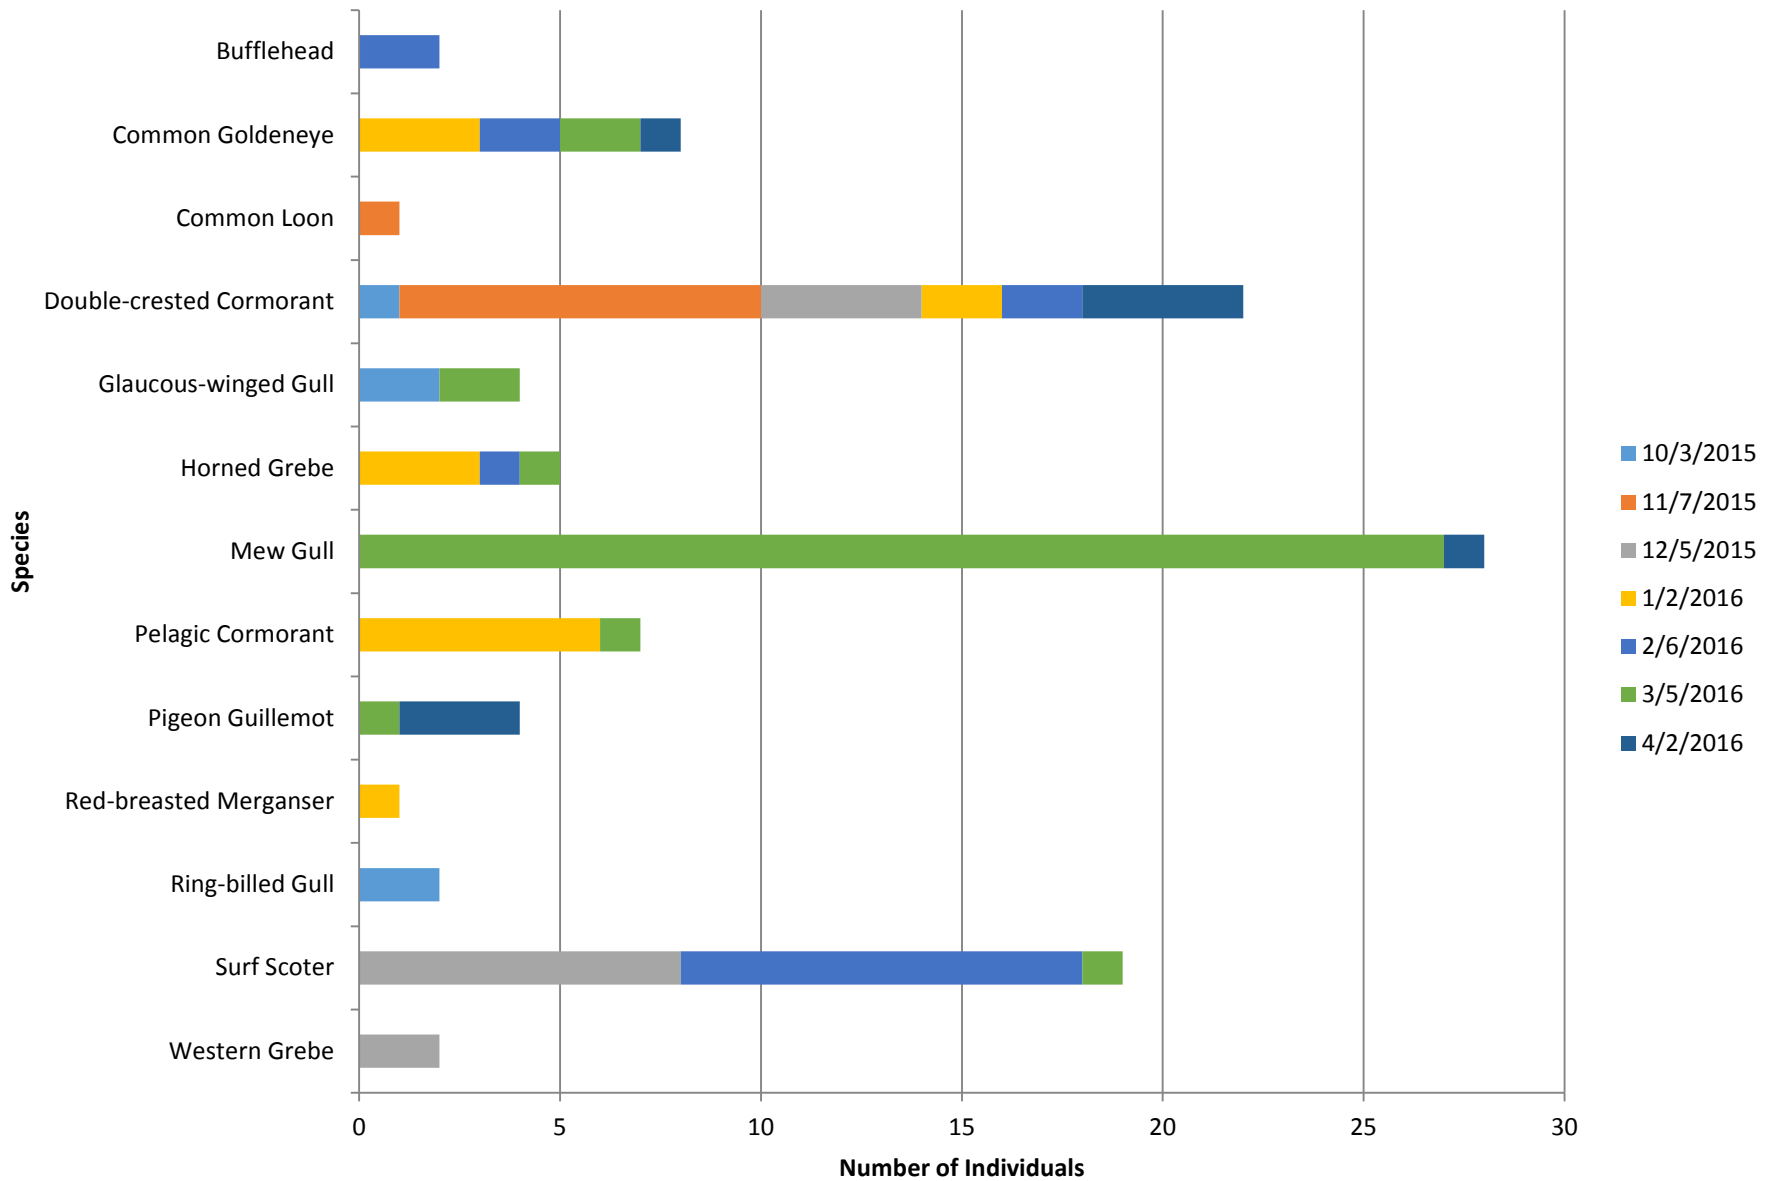

## Gig Harbor Spit

Total number of birds by species recorded at site during survey season. Sightings color-coded by month.