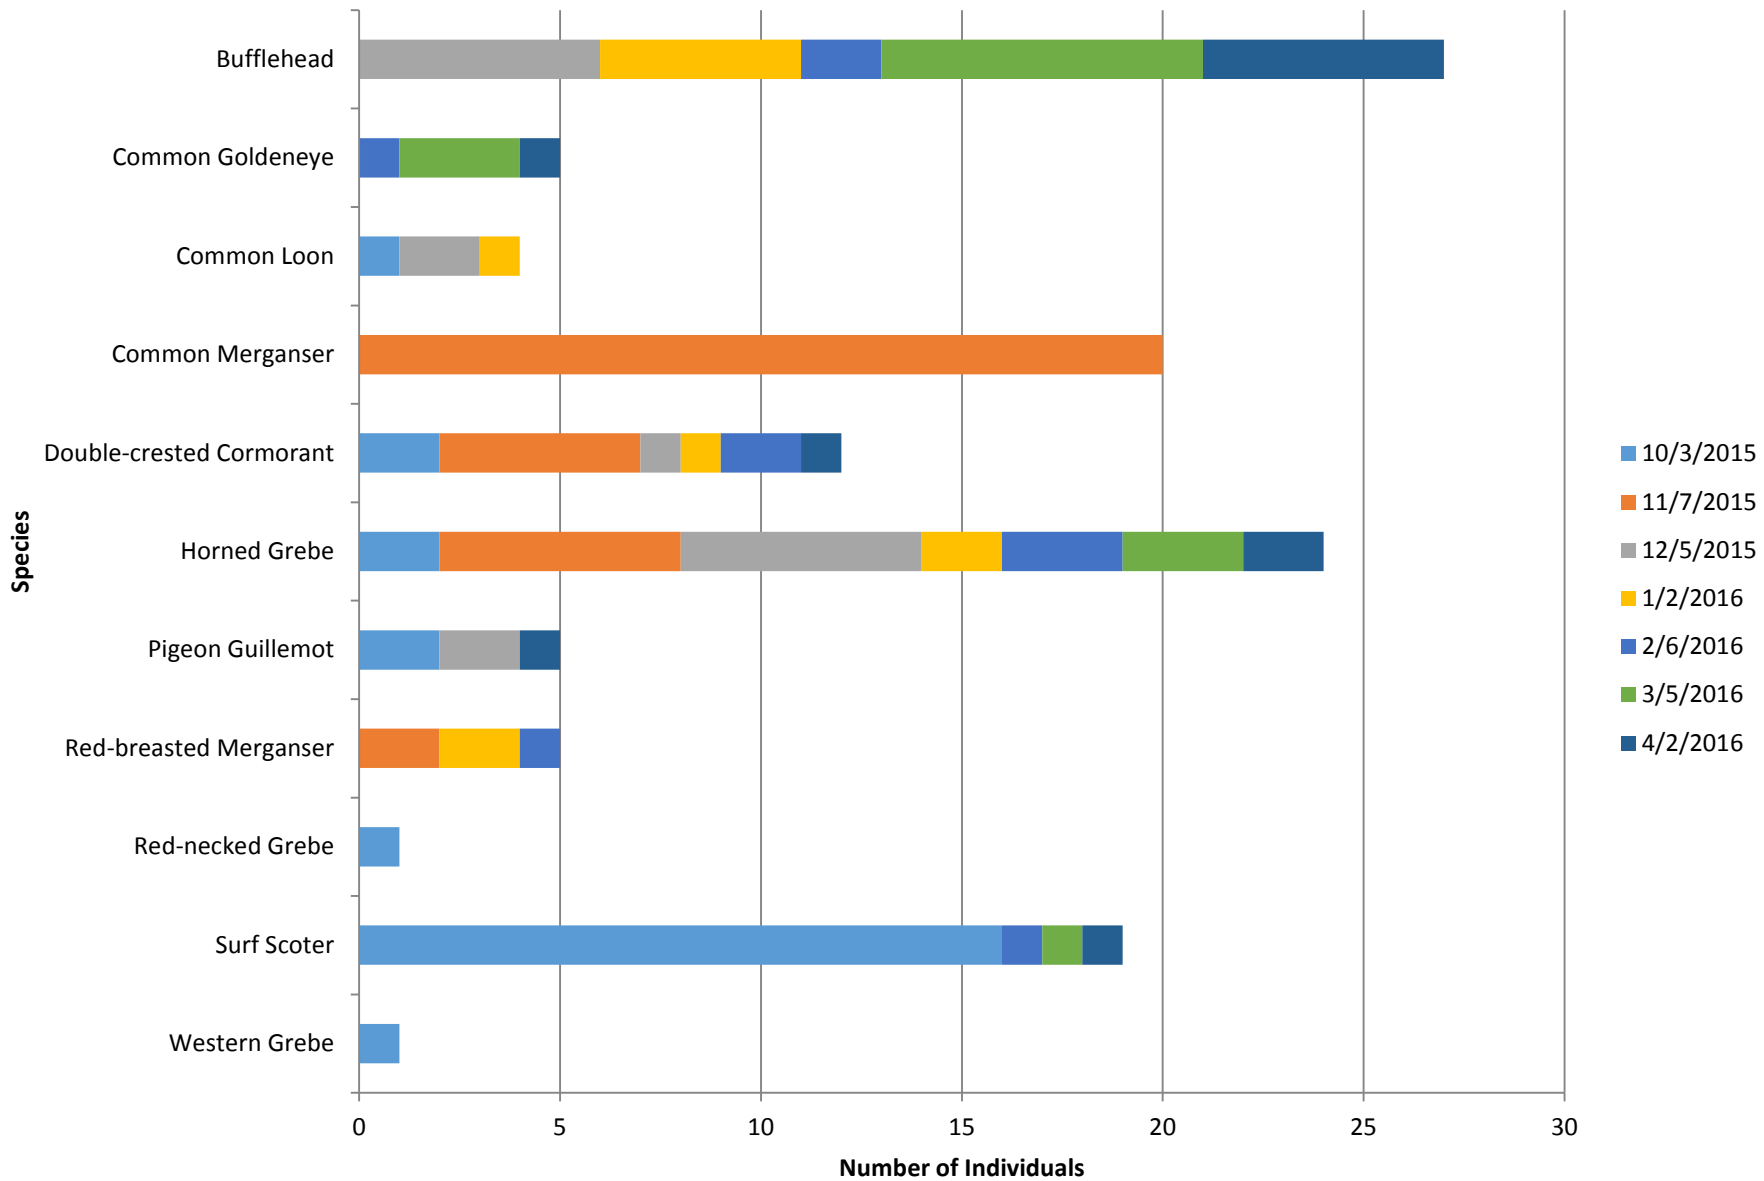

Fay Bainbridge

Total number of birds by species recorded at site during survey season. Sightings color-coded by month.