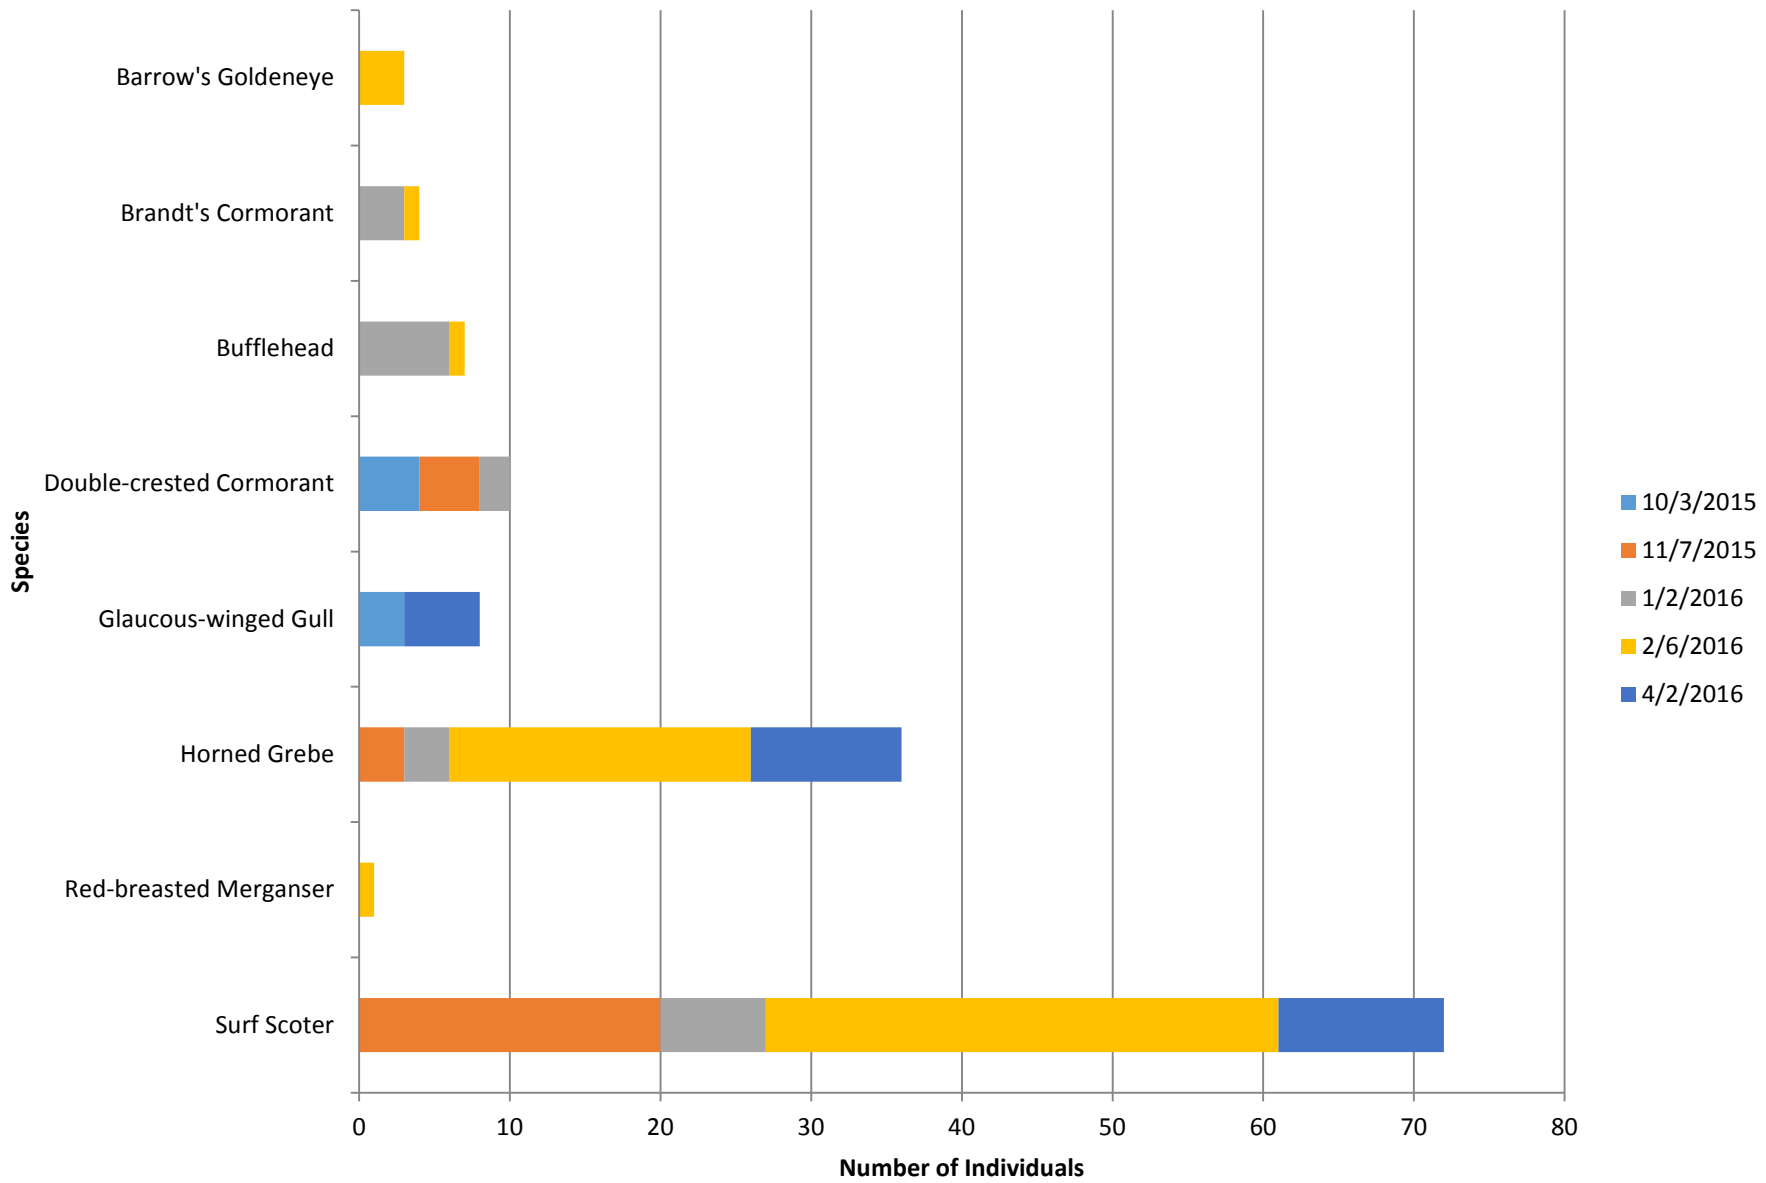

Duwamish Head

Total number of birds by species recorded at site during survey season. Sightings color-coded by month.